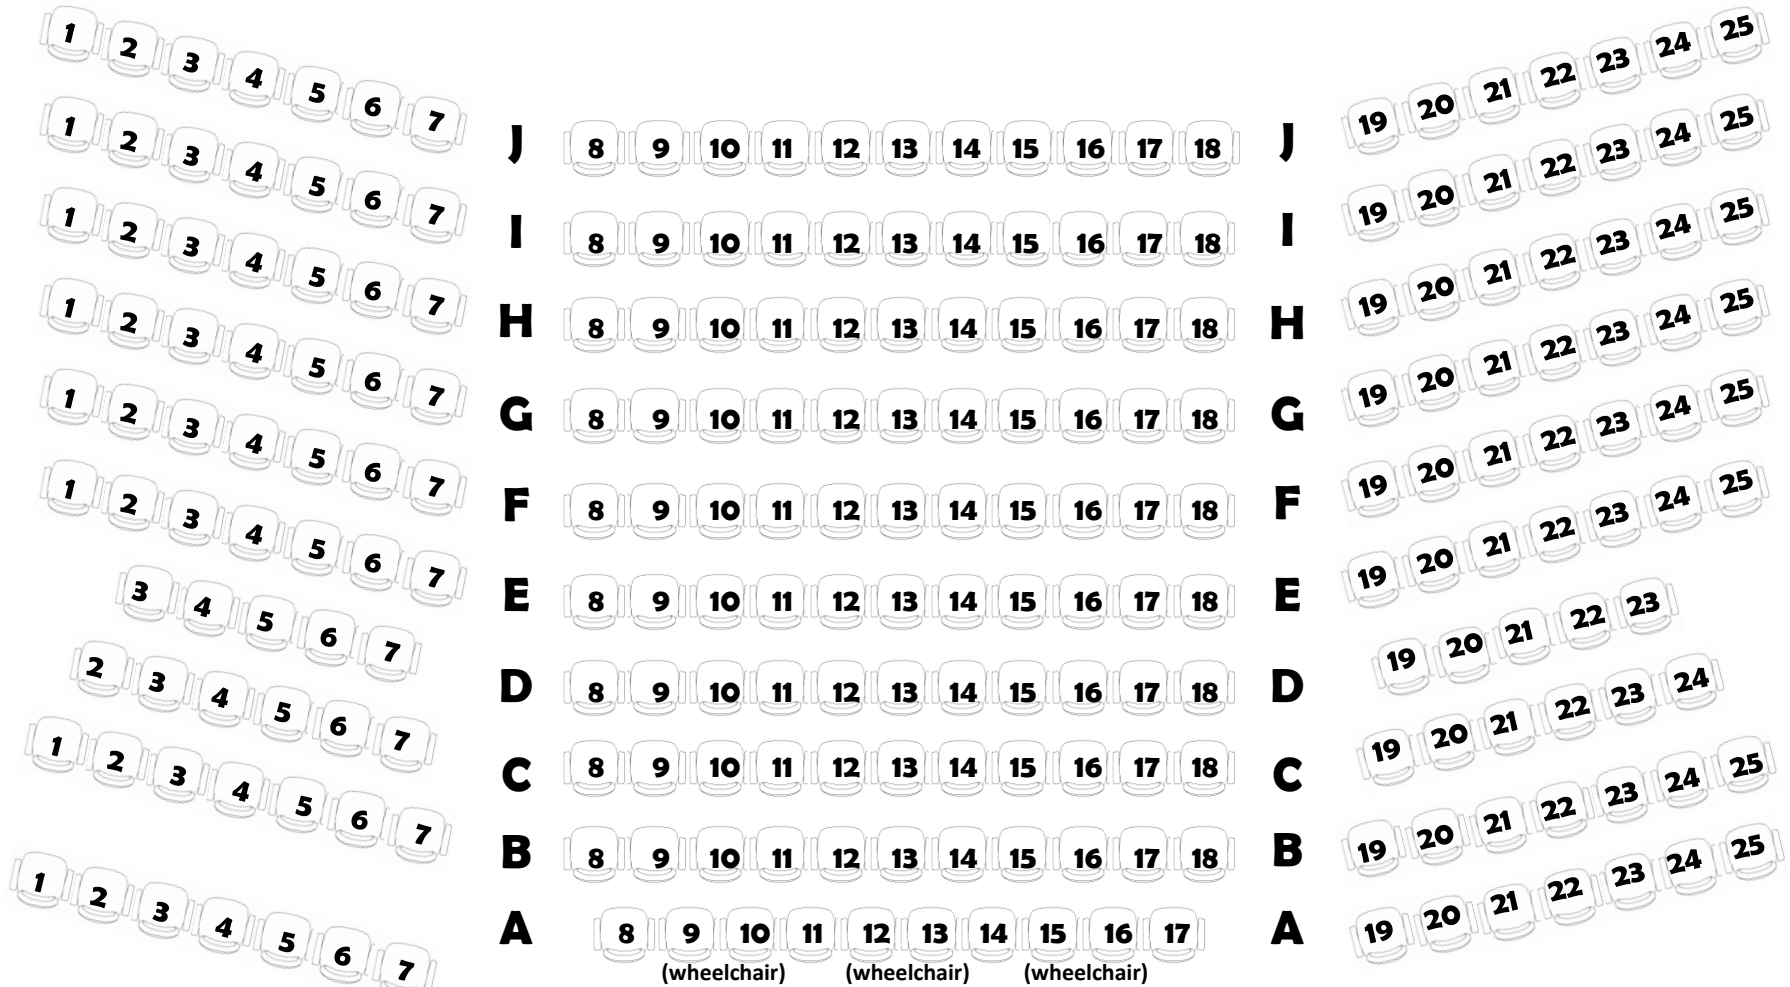

# The Phoenix Cinema Seating Plan

THE  
PHOENIX  
CINEMA

**SCREEN**

**FIRE EXIT**

**FIRE EXIT**

**ENTRANCE**